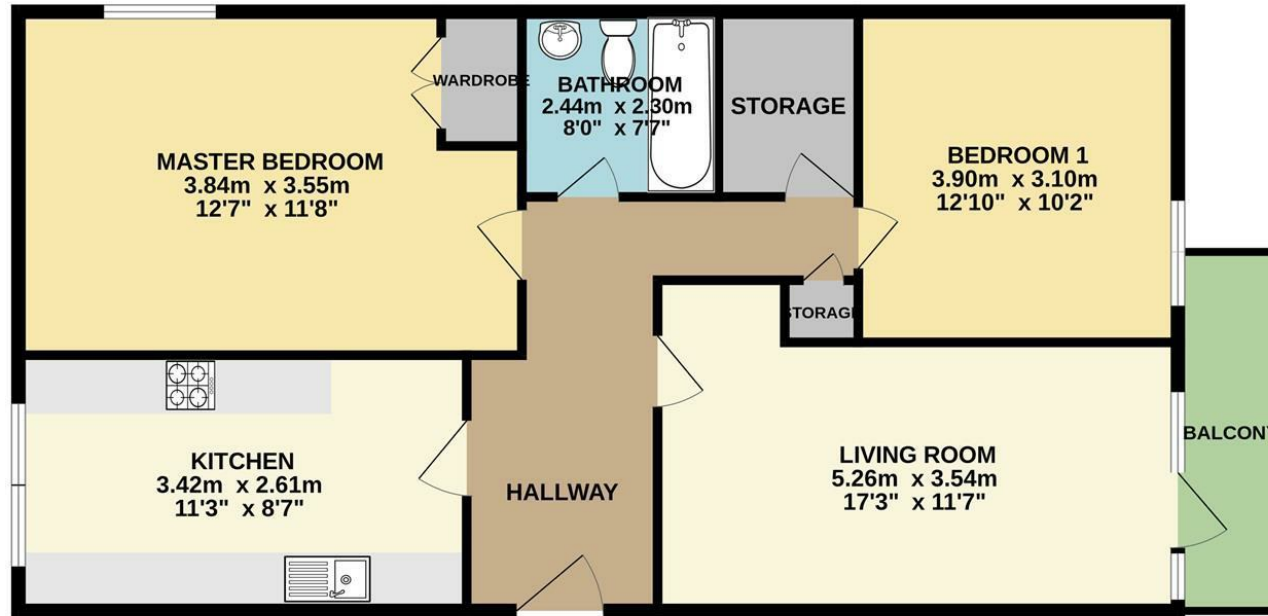

SECOND FLOOR

TOTAL FLOOR AREA: 71.0 sq.m. (764 sq.ft.) approx.

Made with Metropix ©2023